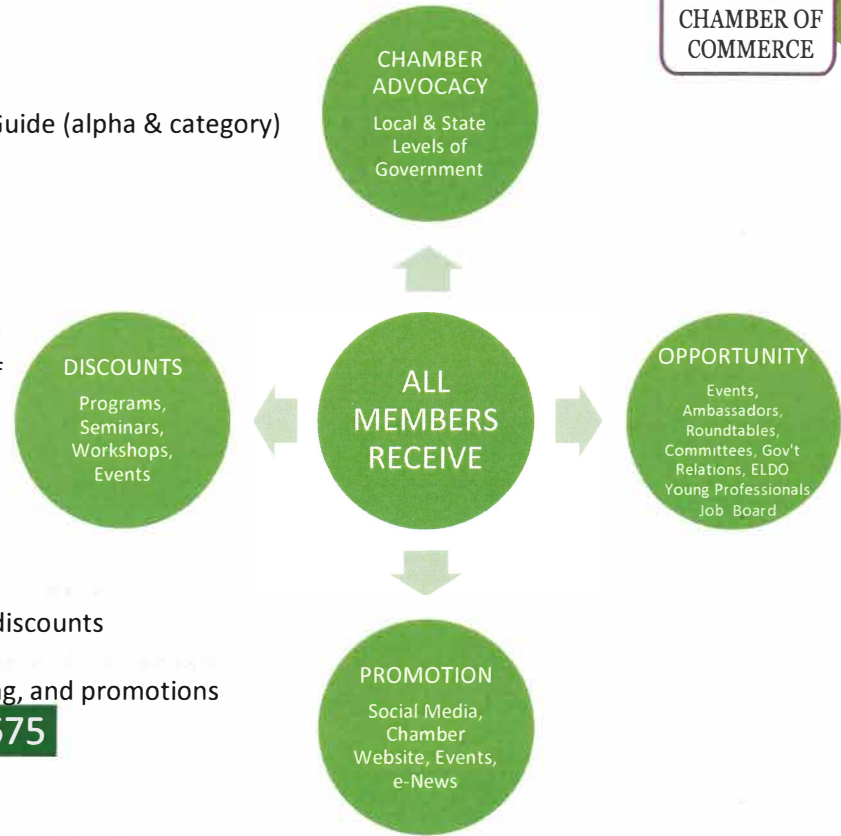

CATALYST $675

- Includes all of the above AND
- Admission for One to All Lunches
- Company logo and hyperlink included in online Business Directory listing
- Map link in online Business Directory
- Brochure in California Welcome Center

CONVENER $2,457

- Includes all of the above AND
- Art, Beer & Wine Festival Waterfront Space
- Business Builder Buffet Luncheon Sponsor
- Biz Walk Sponsor
- e-News Sponsor
- Multiple and bold online Business Directory listings
- Website Sponsor

PREMIER PARTNER $7,500

- Our prestigious packages offer the highest visibility in the Chamber
- Please contact President & CEO for more information
- Not part of progressive tiers

PREMIER PARTNER PLUS $10,000

- Includes all of the above AND
- Kiosk and brochures in the El Dorado Hills California Welcome Center
- Featured link on Chamber website
- Please contact President & CEO for more information.

The Schapiro Group conducted a national study that revealed being active in local chambers of commerce is an effective business strategy because it communicates to consumers that a company uses good business practices, is reputable, cares about its customers, and is involved in its community. Consumers are 63% more likely to buy from Chamber Members.