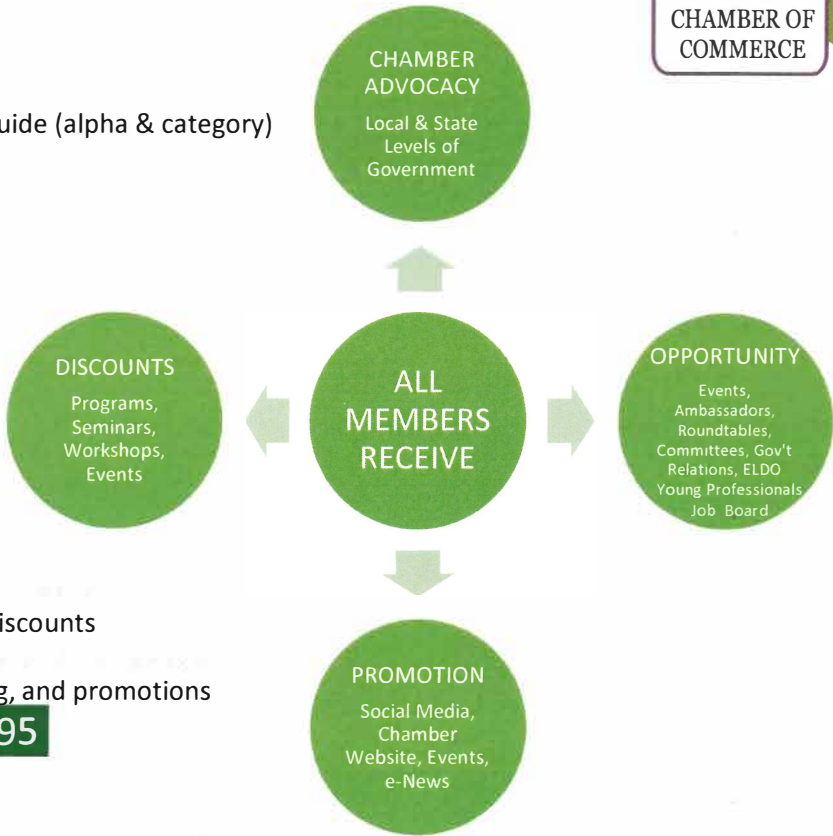

ANNUAL MEMBERSHIP & BENEFITS

CONNECTOR \$317
NON-PROFIT \$225

- 2 Listings in print Business Directory & Relocation Guide (alpha & category)
- Website access to directory listing with link
- Opportunity to attend/host Networking Events
- Opportunity to attend/sponsor all Signature Events
- Job Board
- Pro-Business Advocacy on local & state issues
- Opportunity in Welcome Bag Program
- Eligibility to serve on all committees: GRC, Board of Directors, Ambassador, ELDO Young Professionals
- Access to seminars and training classes
- Bulk mail permit access
- Member plaque
- Chamber lobby business card display
- Member-only referrals
- Member2Member and/or general public coupons/discounts
- Subscription to Chamber e-News
- Right to use Chamber logo for marketing, advertising, and promotions

CONVENER \$2,530

- Includes all of the above AND
- Art, Beer & Wine Festival Waterfront Space
- Business Builder Buffet Luncheon Sponsor
- Biz Walk Sponsor
- e-News Sponsor
- Multiple and bold online Business Directory listings
- Website Sponsor

PREMIER PARTNER \$7,500

- Our prestigious packages offer the highest visibility in the Chamber
- Please contact President & CEO for more information
- PP/PP+ not part of progressive tiers

PREMIER PARTNER PLUS \$10,000

- Includes all of the above AND
- Kiosk and brochures in the El Dorado Hills California Welcome Center
- Featured link on Chamber website
- Please contact President & CEO for more information.

The Schapiro Group conducted a national study that revealed being active in local chambers of commerce is an effective business strategy because it communicates to consumers that a company uses good business practices, is reputable, cares about its customers, and is involved in its community. Consumers are 63% more likely to buy from Chamber Members.